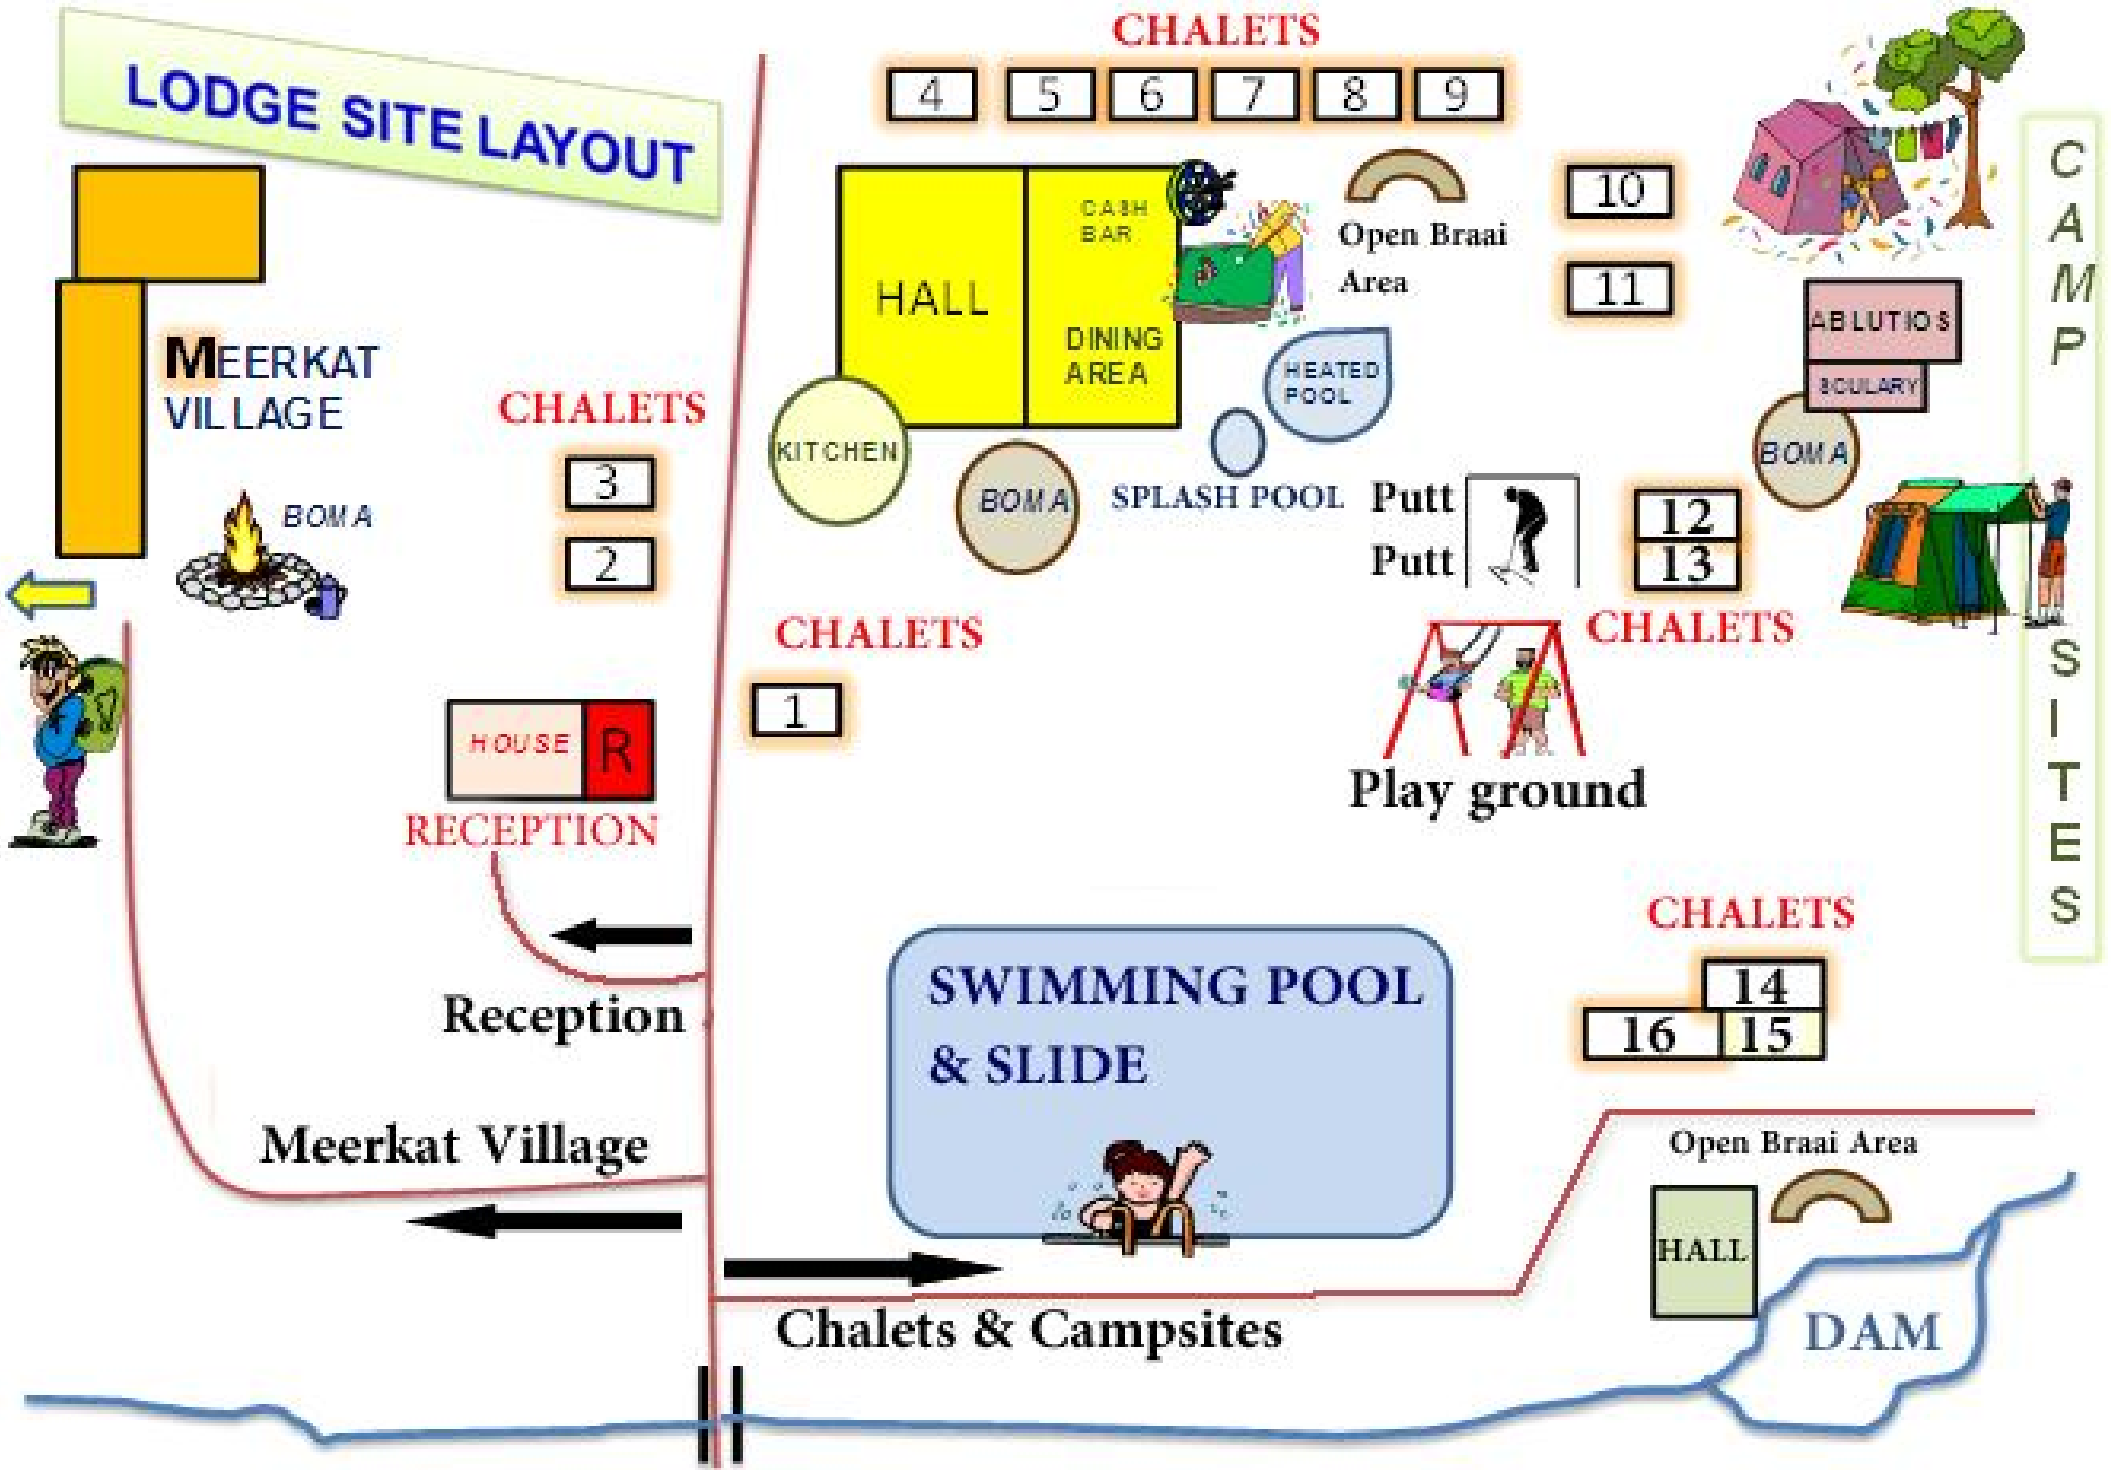

LODGE SITE LAYOUT

MEERKAT VILLAGE

BOMA

CHALET

3

2

HOUSE R

RECEPTION

Reception

Meerkat Village

CHALET

1

SWIMMING POOL & SLIDE

Chalets & Campsites

CHALET

4

5

6

7

8

9

HALL

DINING AREA

CASH BAR

Open Braai Area

HEATED POOL

SPLASH POOL

Putt Putt

Putt Putt

Play ground

10

11